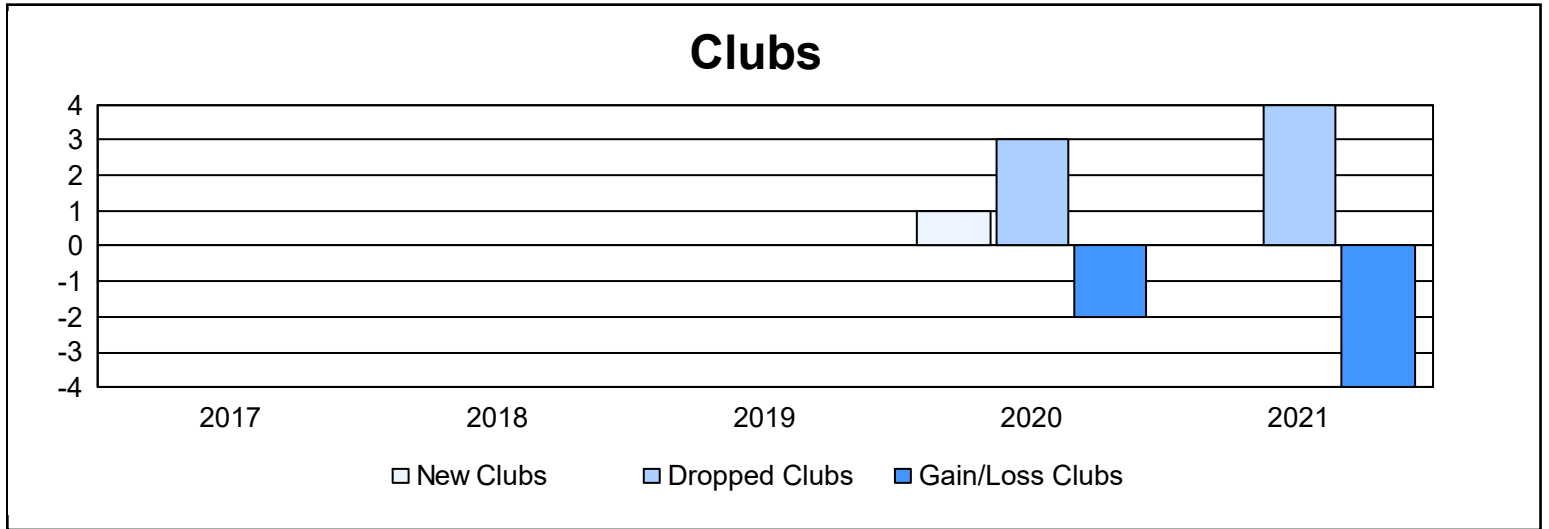

Year	New Clubs	Dropped Clubs	Gain/Loss Clubs	New Members	Charter Members	Reinstate Members	Transfer Members	Total Member Added	Total Members Dropped	Gain/Loss Members
2016-2017	0	0	0	104	0	5	9	118	123	-5
2017-2018	0	0	0	96	1	4	10	111	147	-36
2018-2019	0	0	0	111	0	0	8	119	143	-24
2019-2020	1	3	-2	66	24	3	18	111	162	-51
2020-2021	0	4	-4	81	2	2	7	92	126	-34
<b>Average</b>	<b>0</b>	<b>1</b>	<b>-1</b>	<b>92</b>	<b>5</b>	<b>3</b>	<b>10</b>	<b>110</b>	<b>140</b>	<b>-30</b>

### Membership Composition June 2021 Cumulative