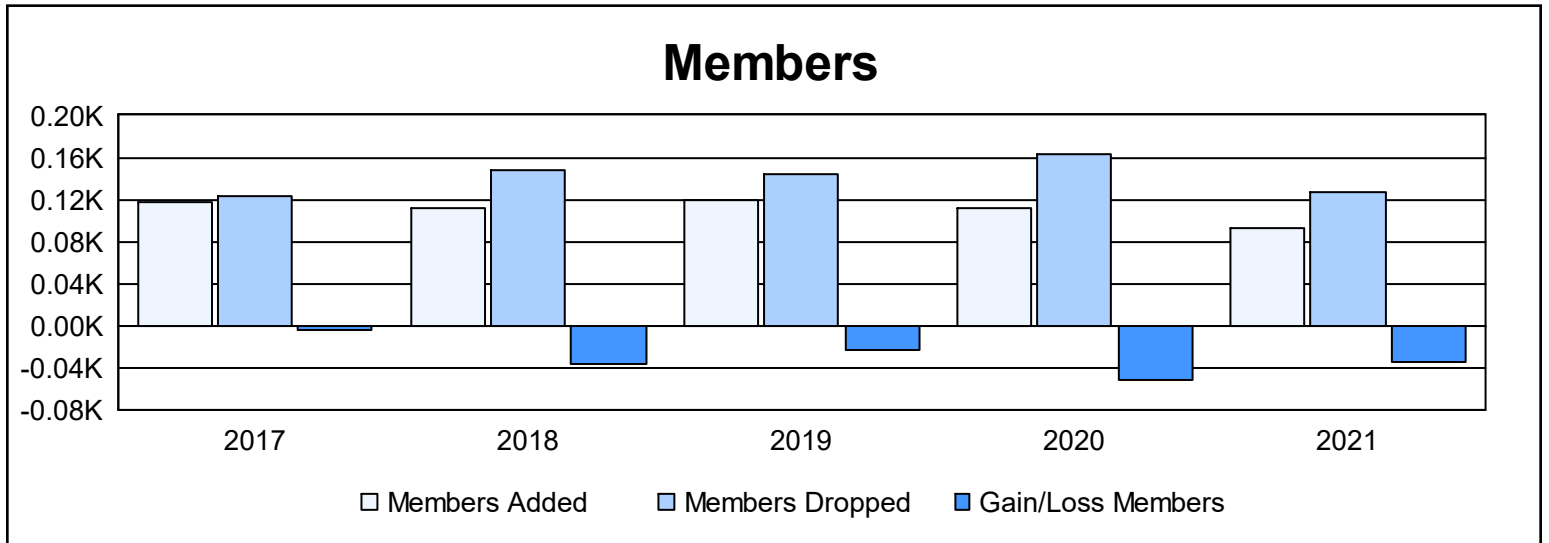

Year	New Clubs	Dropped Clubs	Gain/Loss Clubs	New Members	Charter Members	Reinstate Members	Transfer Members	Total Member Added	Total Members Dropped	Gain/Loss Members
2016-2017	0	0	0	104	0	5	9	118	123	-5
2017-2018	0	0	0	96	1	4	10	111	147	-36
2018-2019	0	0	0	111	0	0	8	119	143	-24
2019-2020	1	3	-2	66	24	3	18	111	162	-51
2020-2021	0	4	-4	81	2	2	7	92	126	-34
<b>Average</b>	<b>0</b>	<b>1</b>	<b>-1</b>	<b>92</b>	<b>5</b>	<b>3</b>	<b>10</b>	<b>110</b>	<b>140</b>	<b>-30</b>

### Membership Composition June 2021 Cumulative