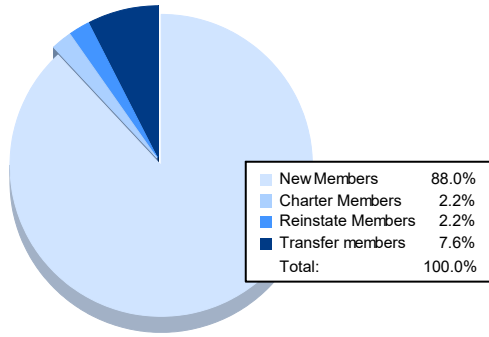

Year	New Clubs	Dropped Clubs	Gain/Loss Clubs	New Members	Charter Members	Reinstate Members	Transfer Members	Total Member Added	Total Members Dropped	Gain/Loss Members
2016-2017	0	0	0	104	0	5	9	118	123	-5
2017-2018	0	0	0	96	1	4	10	111	147	-36
2018-2019	0	0	0	111	0	0	8	119	143	-24
2019-2020	1	3	-2	66	24	3	18	111	162	-51
2020-2021	0	4	-4	81	2	2	7	92	126	-34
<b>Average</b>	<b>0</b>	<b>1</b>	<b>-1</b>	<b>92</b>	<b>5</b>	<b>3</b>	<b>10</b>	<b>110</b>	<b>140</b>	<b>-30</b>

### Membership Composition June 2021 Cumulative